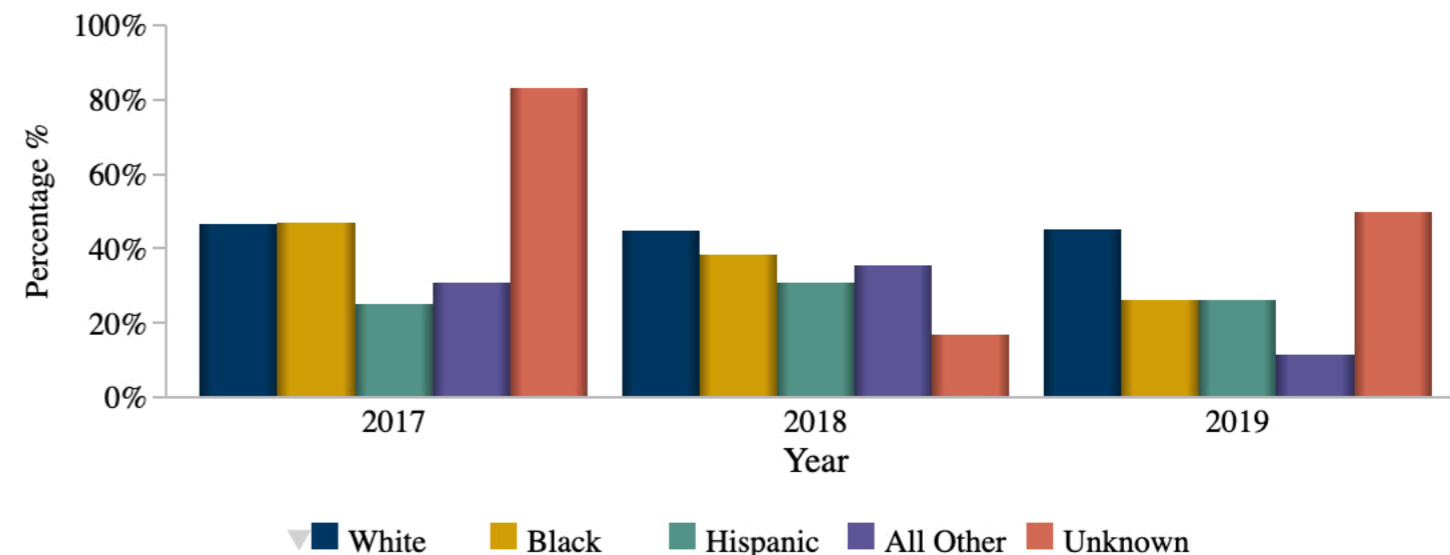

Graduation Institution Rate by Race/Ethnicity - 100% Rate

Fall Calendar Entry Years

Cloud County Community College