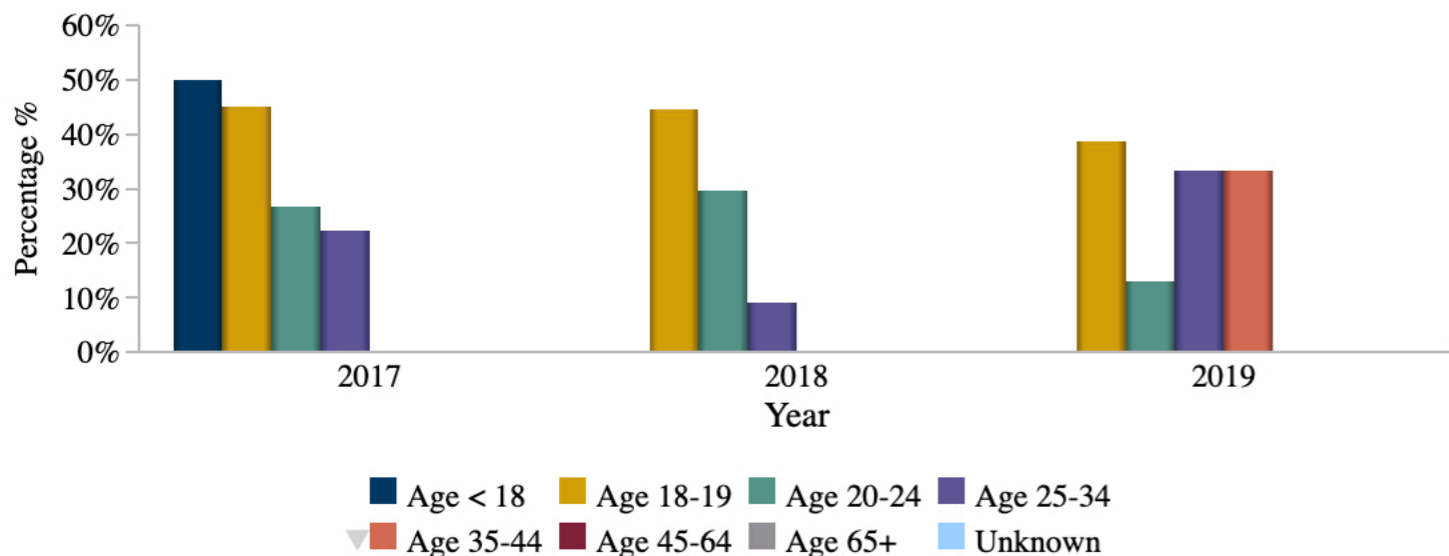

Kansas Board of Regents

Graduation Institution Rate by Age Group - 100% Rate

Fall Calendar Entry Years

Cloud County Community College