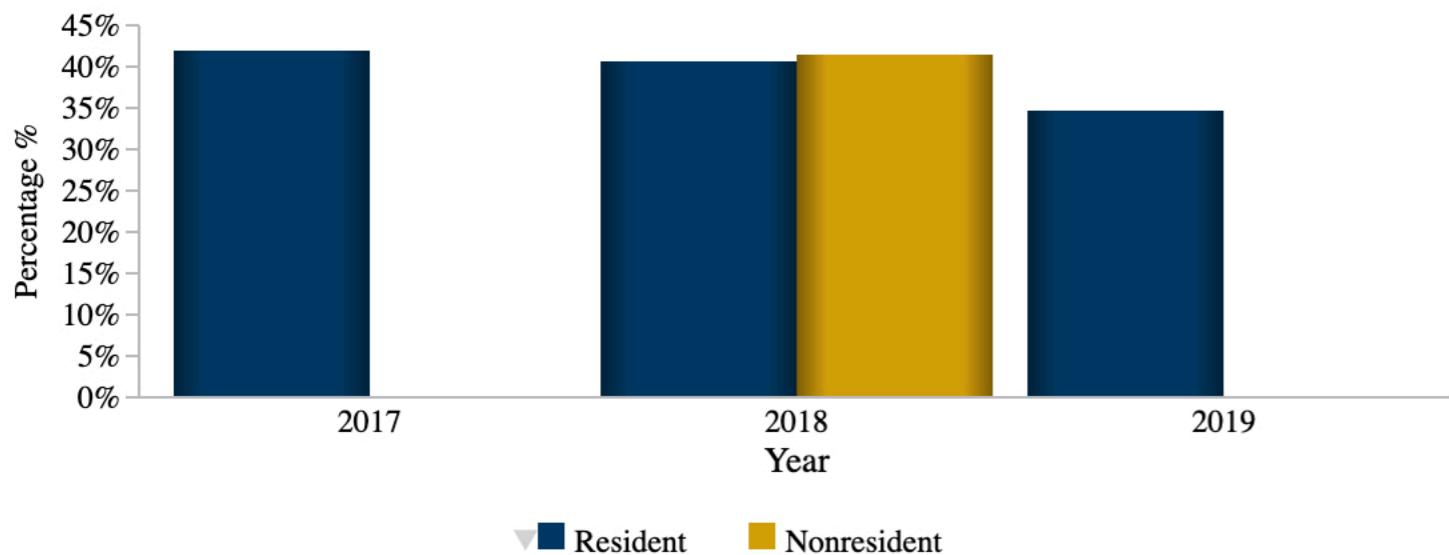

Graduation Institution Rate by Residency - 100% Rate

Fall Calendar Entry Years

Cloud County Community College

Sources: KBOR KHEDS Academic Year Collection, KHEDS Fall Census Collection

Graduation Institution Rate by Race/Ethnicity - 100% Rate